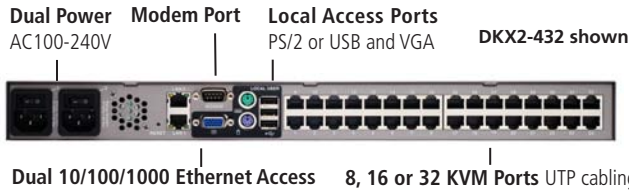

Specifications

Dominion KX II Model	Description	Dimensions - (WxDxH)	Weight	Power
DKX2-864	64 server ports, 8 remote users, 1 local port + extended local port	17.3" x 13.8" x 3.5"; 439 x 360 x 88mm	12.88 lbs; 5.8kg	Dual Power 100V/240V 47/63Hz 1.2A
DKX2-832	32 server ports, 8 remote users, 1 local port + extended local port	17.3" x 13.8" x 1.75"; 439 x 360 x 44mm	10.40 lbs; 4.7kg	Dual Power 100V/240V 47/63Hz 1A
DKX2-464	64 server ports, 4 remote users, 1 local port for use at the rack	17.3" x 11.4" x 3.5"; 439 x 290 x 90mm	13.73 lbs; 6.24kg	Dual Power 100V/240V 47/63Hz 1.5A
DKX2-432	32 server ports, 4 remote users, 1 local port for use at the rack	17.3" x 11.4" x 1.75"; 439 x 290 x 44mm	9.48 lbs; 4.3kg	Dual Power 100V/240V 50/60Hz 1A
DKX2-416	16 server ports, 4 remote users, 1 local port for use at the rack	17.3" x 11.4" x 1.75"; 439 x 290 x 44mm	9.04 lbs; 4.1kg	Dual Power 100V/240V 50/60Hz 1A
DKX2-232	32 server ports, 2 remote users, 1 local port for use at the rack	17.3" x 11.4" x 1.75"; 439 x 290 x 44mm	9.0 lbs; 4.1kg	Dual Power 100V/240V 50/60Hz 0.6A
DKX2-216	16 server ports, 2 remote users, 1 local port for use at the rack	17.3" x 11.4" x 1.75"; 439 x 290 x 44mm	8.65 lbs; 3.9kg	Dual Power 100V/240V 50/60Hz 0.6A
DKX2-132	32 server ports, 1 remote user, 1 local port for use at the rack	17.3" x 11.4" x 1.75"; 439 x 290 x 44mm	9.0 lbs; 4.1kg	Dual Power 100V/240V 50/60Hz 0.6A
DKX2-116	16 server ports, 1 remote user, 1 local port for use at the rack	17.3" x 11.4" x 1.75"; 439 x 290 x 44mm	8.65 lbs; 3.9kg	Dual Power 100V/240V 50/60Hz 0.6A
DKX2-108	8 server ports, 1 remote user, 1 local port for use at the rack	17.3" x 11.4" x 1.75"; 439 x 290 x 44mm	8.58 lbs; 3.9kg	Dual Power 100V/240V 50/60Hz 0.6A

Computer Interface Modules (CIMs)

CIM Model	Description	Dimensions - WxDxH	Weight
D2CIM-DVUSB	Dual USB CIM for BIOS Virtual Media and Absolute Mouse Synchronization	1.7" x 3.5" x 0.8"; 43 x 90 x 19mm	0.25lb; 0.11 kg
D2CIM-VUSB	USB CIM for Virtual Media, Absolute Mouse Synchronization	1.3" x 3.0" x 0.6"; 33 x 76 x 15mm	0.20lb; 0.09 kg
DCIM-PS2	CIM for PS/2	1.3" x 3.0" x 0.6"; 33 x 76 x 15mm	0.20lb; 0.09 kg
DCIM-SUN	CIM for Sun	1.3" x 3.0" x 0.6"; 33 x 76 x 15mm	0.20lb; 0.09 kg
DCIM-USBG2	CIM for USB and Sun USB	1.3" x 3.0" x 0.6"; 33 x 76 x 15mm	0.20lb; 0.09 kg
D2CIM-PWR	CIM for remote power management	1.3" x 3.0" x 0.6"; 33 x 76 x 15mm	0.20lb; 0.09 kg
P2CIM-SER	Paragon II / Dominion KX II CIM for serial (ASCII) devices	1.3" x 3.0" x 0.6"; 33 x 76 x 15mm	0.20lb; 0.09 kg

Specifications for all Dominion KX II Models