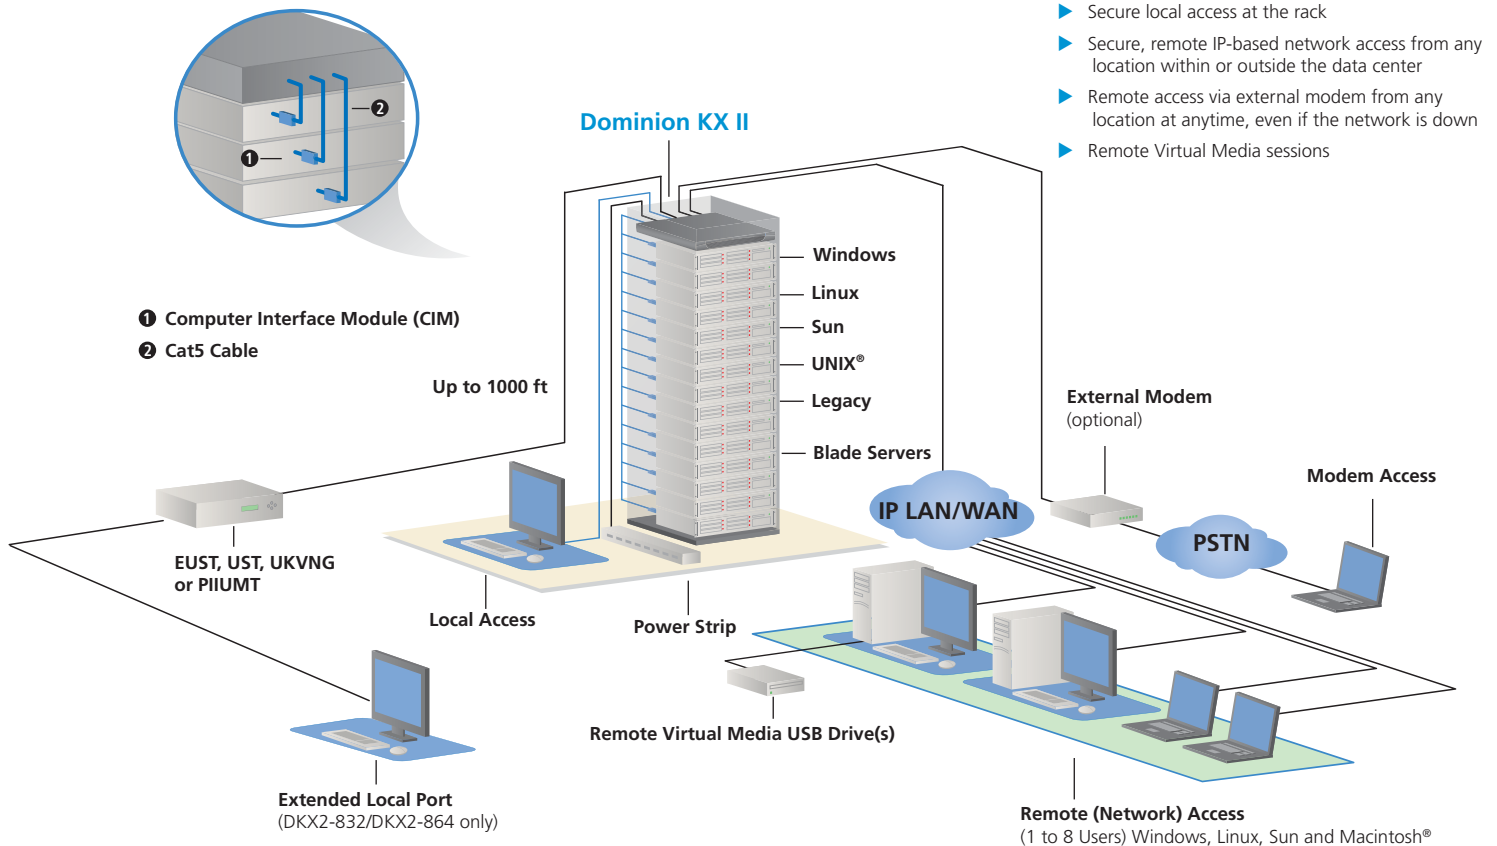

"World's Best KVM"

Raises Productivity while Enhancing Security

Lowest costs, increases productivity while reducing mean-time-to-repair

- ▶ Reduces expensive downtime by providing out-of-band access in emergencies
- ▶ Virtual Media gives users virtual access to storage media and enables them to exchange information between remote users and target servers – through the KVM connection – via the server’s USB port
- ▶ Minimizes expensive and inconvenient travel to remote locations
- ▶ Common Web browser interface for remote and local access
- ▶ Optional remote power strips power on/off servers and provide power statistics
- ▶ Operates with select Paragon® and Dominion KX I CIMs
- ▶ At-the-rack and remote IP access to blade servers
- ▶ KX2-864 and KX2-832 models have extended local port to extend beyond the rack or to a Paragon II switch

Easy to Install, Easy to Use

Easy to install and scale

- ▶ Easy installation – plug-and-play appliance, up and running in minutes
- ▶ One Dominion KX II device manages an entire rack or row of servers, including blade servers
- ▶ Hot-swap functionality allows users to add, relocate and swap components without disruption as your data center grows
- ▶ Deploy individually or integrate with any of Raritan's enterprise-wide data center solutions, using CommandCenter® Secure Gateway (CC-SG)