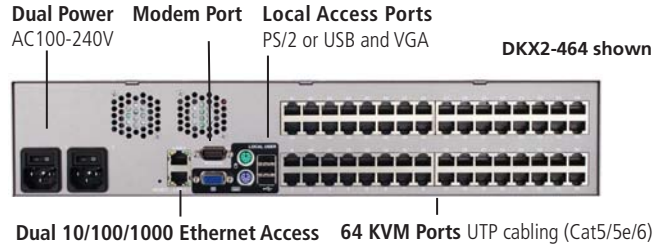

Specifications

Dominion KX II Model	Description	Dimensions - (WxDxH)	Weight	Power
DKX2-864	64 server ports, 8 remote users, 1 local port + extended local port	17.3" x 13.8" x 3.5"; 439 x 360 x 88mm	12.88 lbs; 5.8kg	Dual Power 100V/240V 47/63Hz 1.2A
DKX2-832	32 server ports, 8 remote users, 1 local port + extended local port	17.3" x 13.8" x 1.75"; 439 x 360 x 44mm	10.40 lbs; 4.7kg	Dual Power 100V/240V 47/63Hz 1A
DKX2-464	64 server ports, 4 remote users, 1 local port for use at the rack	17.3" x 11.4" x 3.5"; 439 x 290 x 90mm	13.73 lbs; 6.24kg	Dual Power 100V/240V 47/63Hz 1.5A
DKX2-432	32 server ports, 4 remote users, 1 local port for use at the rack	17.3" x 11.4" x 1.75"; 439 x 290 x 44mm	9.48 lbs; 4.3kg	Dual Power 100V/240V 50/60Hz 1A
DKX2-416	16 server ports, 4 remote users, 1 local port for use at the rack	17.3" x 11.4" x 1.75"; 439 x 290 x 44mm	9.04 lbs; 4.1kg	Dual Power 100V/240V 50/60Hz 1A
DKX2-232	32 server ports, 2 remote users, 1 local port for use at the rack	17.3" x 11.4" x 1.75"; 439 x 290 x 44mm	9.0 lbs; 4.1kg	Dual Power 100V/240V 50/60Hz 0.6A
DKX2-216	16 server ports, 2 remote users, 1 local port for use at the rack	17.3" x 11.4" x 1.75"; 439 x 290 x 44mm	8.65 lbs; 3.9kg	Dual Power 100V/240V 50/60Hz 0.6A
DKX2-132	32 server ports, 1 remote user, 1 local port for use at the rack	17.3" x 11.4" x 1.75"; 439 x 290 x 44mm	9.0 lbs; 4.1kg	Dual Power 100V/240V 50/60Hz 0.6A
DKX2-116	16 server ports, 1 remote user, 1 local port for use at the rack	17.3" x 11.4" x 1.75"; 439 x 290 x 44mm	8.65 lbs; 3.9kg	Dual Power 100V/240V 50/60Hz 0.6A
DKX2-108	8 server ports, 1 remote user, 1 local port for use at the rack	17.3" x 11.4" x 1.75"; 439 x 290 x 44mm	8.58 lbs; 3.9kg	Dual Power 100V/240V 50/60Hz 0.6A

Computer Interface Modules (CIMs)

CIM Model	Description	Dimensions - WxDxH	Weight
D2CIM-DVUSB	Dual USB CIM for BIOS Virtual Media and Absolute Mouse Synchronization	1.7" x 3.5" x 0.8"; 43 x 90 x 19mm	0.25lb; 0.11 kg
D2CIM-VUSB	USB CIM for Virtual Media, Absolute Mouse Synchronization	1.3" x 3.0" x 0.6"; 33 x 76 x 15mm	0.20lb; 0.09 kg
DCIM-PS2	CIM for PS/2	1.3" x 3.0" x 0.6"; 33 x 76 x 15mm	0.20lb; 0.09 kg
DCIM-SUN	CIM for Sun	1.3" x 3.0" x 0.6"; 33 x 76 x 15mm	0.20lb; 0.09 kg
DCIM-USBG2	CIM for USB and Sun USB	1.3" x 3.0" x 0.6"; 33 x 76 x 15mm	0.20lb; 0.09 kg
D2CIM-PWR	CIM for remote power management	1.3" x 3.0" x 0.6"; 33 x 76 x 15mm	0.20lb; 0.09 kg
P2CIM-SER	Paragon II / Dominion KX II CIM for serial (ASCII) devices	1.3" x 3.0" x 0.6"; 33 x 76 x 15mm	0.20lb; 0.09 kg

Specifications for all Dominion KX II Models