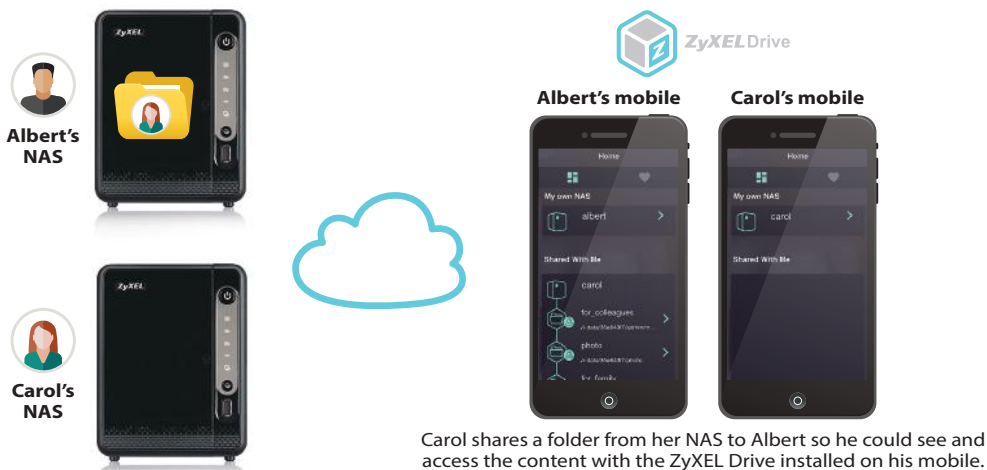

Need to access your memorable moments of your social groups away from home? The ZyXEL Drive mobile app enables you to freely access files on the ZyXEL NAS326 whenever and wherever you are—as long as you're connected to the Internet.

NAS326
2-Bay Personal
Cloud Storage

Start using ZyXEL NAS instantly with help from FindMe

With ZyXEL FindMe, it takes only four easy steps to discover your NAS on the home network and to get you in control within 15 seconds! There's no need to install a NAS utility and you save ten minutes performing the otherwise very complicated installation process!

Instantly access and share your files wherever you are

The ZyXEL Drive mobile app gives you the freedom to access and share files from your NAS326 wherever you are. Rest assured that the files are securely shared through private peer-to-peer (P2P) connections to only those with your permission.

Create a shared cloud space for people without NAS

Provide your cloud space for your friends or family members when you share a folder from ZyXEL NAS326 with the ZyXEL Drive mobile app. Your friends and family members don't need to purchase an additional NAS—just install the ZyXEL Drive mobile app on their favorite mobile devices.