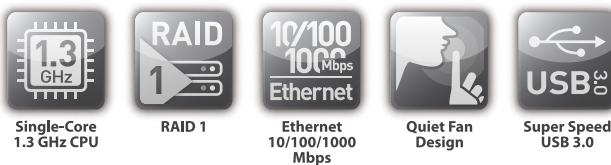

Stream multimedia contents to Big TV

Bring your favorite multimedia files on the ZyXEL NAS326 to the big screen. With ZyXEL zCloud app v2.2, you can play your favorite videos, music or photos on the big screen with TV streaming devices such as Apple TV*, Google Chromecast**, Roku 3, Amazon Fire TV; or with Samsung*** and LG Smart TV.

More Features

APPS

NAS OS

myZyXELcloud

NAS326

Specifications

System Specifications

Networking