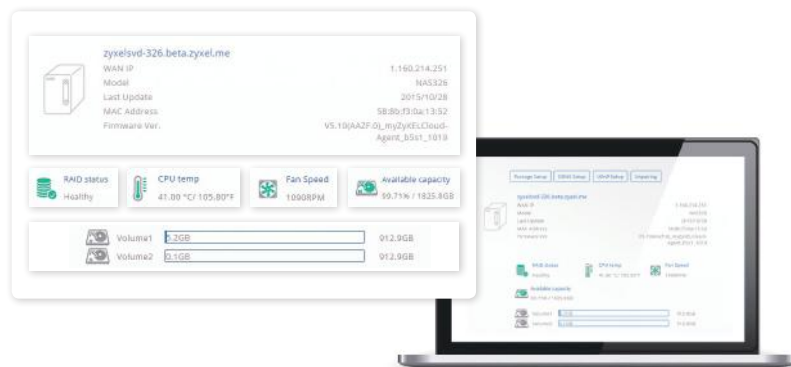

Create a shared cloud space for people without NAS

Provide your cloud space for your friends or family members when you share a folder from ZyXEL NAS326 with the ZyXEL Drive mobile app. Your friends and family members don't need to purchase an additional NAS—just install the ZyXEL Drive mobile app on their favorite mobile devices.

Protecting your data from accidents

The ZyXEL NAS326 comes with RAID 1 capability that clone contents from one drive to another; in case one of the drives is damaged or corrupted, you still have another drive to restore or use from.

Get up and running quickly with our easy-to-use interface

ZyXEL NSM 5.2 intelligent desktop provides a rich feature set of tools with an easy-to-understand GUI design to get your things done quickly. The multitasking capability through multi-window interface enables you to quickly get applications up and running.

Check NAS while you're away

Do you have several ZyXEL NAS and want to quickly check their health status? Get an instant glance of their health status by visiting the myZyXELcloud Web portal—even you're away from home, or you can also install it in someone's home. With the myZyXELcloud Web portal, you get a clear dashboard to see if anything needs attention.