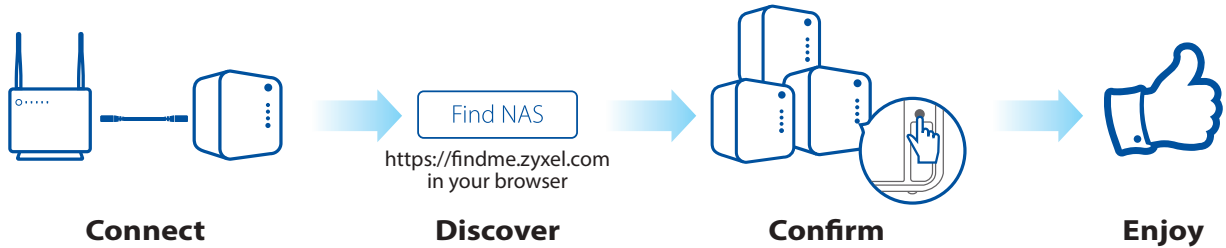

Start using ZyXEL NAS instantly with help from FindMe

With ZyXEL FindMe, it takes only four easy steps to discover your NAS on the home network and to get you in control within 15 seconds! There's no need to install a NAS utility and you save ten minutes performing the otherwise very complicated installation process!