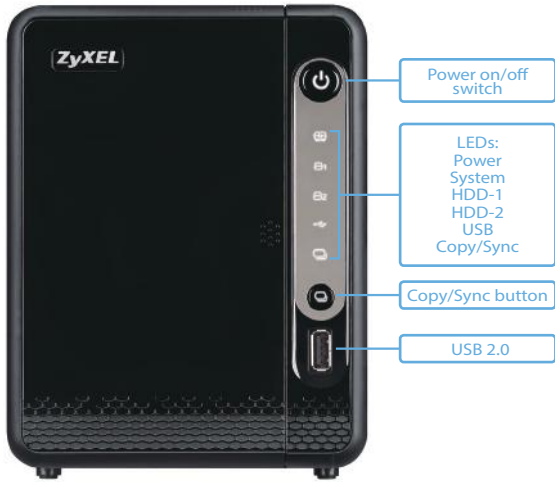

Front Panel