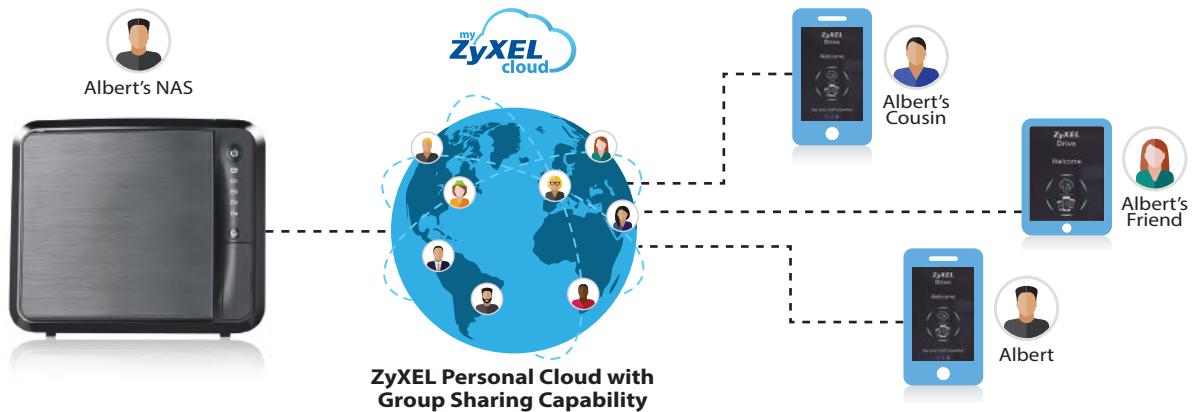

Ever wanted to share drive space with a certain community in your social circle? Wouldn't it be great if they can easily access the media you've shared via their own mobile devices? Now you can with ZyXEL NAS542: instantly share hundreds of pictures and video clips you took for family and friends with the ZyXEL Drive mobile app!

#### Instantly access and share your files wherever you are

The ZyXEL Drive mobile app gives you the freedom to access and share files from your NAS wherever you are. Rest assured that the files are securely shared through private peer-to-peer connections with only those you're sharing files with.

Carol shares a folder from her NAS to Albert so he could see and access the content with the ZyXEL Drive installed on his mobile.

**NAS542**  
4-Bay Personal  
Cloud Storage

### Create a shared cloud space for people without NAS

Provide cloud space for your family members and/or friends when you share a folder from ZyXEL NAS542 with the ZyXEL Drive mobile app. Your friends and/or family members don't need to purchase any additional NAS – just install the ZyXEL Drive mobile app on their favorite mobile device!