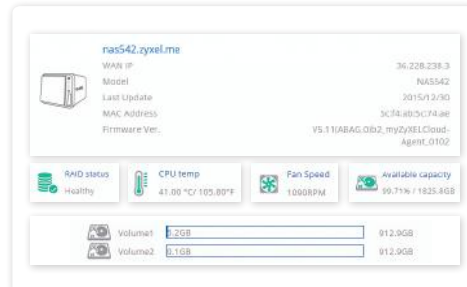

Check your NAS while you're away

Got multiple ZyXEL NAS and want to quickly check their health status? Get an instant glance of their status by visiting the myZyXELcloud Web portal even if you're away from home, or you may also install it in a family member's or friend's home. With the myZyXELcloud Web portal, you get a clear dashboard to see if anything requires maintenance or service.