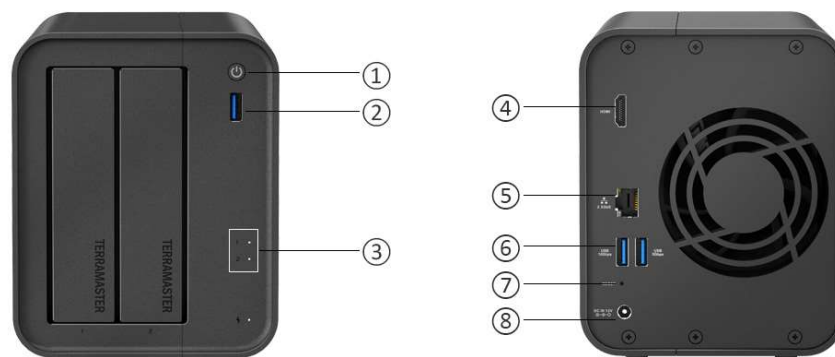

Panel Illustration:

SN	Item	Description
①	Power button	Used to turn the device on/off
②	USB host	Use to connect USB storage device or USB wireless adaptor
③	Hard drive indicator	Green: Normal operation status Green (flickering): Reading/writing data Off: No hard drive detected

Rear Cover Illustration:

SN	Item	Description
④	HDMI interface	For displaying the software codes or commands, not for video playing.
⑤	Network interface	2500M/1000M/100M bps network interface
⑥	USB host (×2)	Use to connect USB storage device or USB wireless adaptor
⑦	Reset Button	When the device is powered off, use a pin to continuously press and hold the RESET button on the back of the product. While keeping the RESET button pressed, briefly press the power button to start the device. Wait for approximately 30 seconds until you hear three consecutive "beep beep beep" sounds, then release the pin. Next, use the TNAS PC client software to perform a new search for the TNAS device and follow the client's instructions to restart the TOS system initialization process.
⑧	Power interface	DC 12V power input NOTE: Do not use a third-party power adaptor.