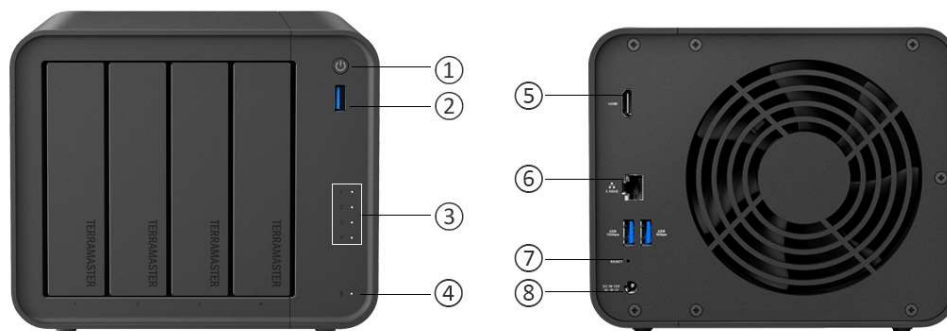

Panel Illustration:

SN	Item	Description
①	Power button	Used to turn the device on/off
②	USB host	Use to connect USB storage device or USB wireless adaptor
③	Hard drive indicator	Steady on: Normal operation status Blinking: Reading/writing data Off: No hard drive detected
④	Power indicator	Steady on: Power on Off: Power off

Rear Cover Illustration:

SN	Item	Description
⑤	HDMI interface	For displaying the software codes or commands, not for video playing.
⑥	Network interface	2500M/1000M/100M bps network interface
⑦	Reset Button	When the device is powered off, use a pin to continuously press and hold the RESET button on the back of the product. While keeping the RESET button pressed, briefly press the power button to start the device. Wait for approximately 30 seconds until you hear three consecutive "beep beep beep" sounds, then release the pin. Next, use the TNAS PC client software to perform a new search for the TNAS device and follow the client's instructions to restart the TOS system initialization process.
⑧	Power interface	DC 12V power input NOTE: Do not use a third-party power adaptor.